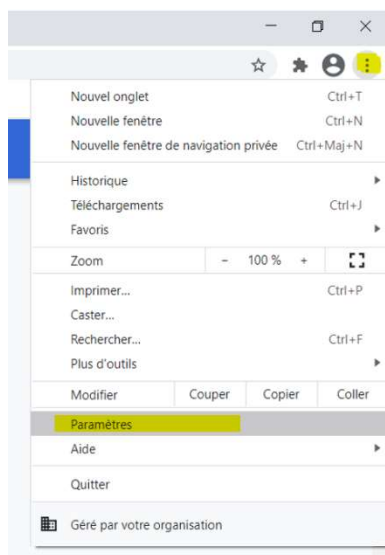

Mode opératoire en cas de souci d'accès

DESCRIPTION DE L'ANOMALIE

Depuis la page de connexion (saisie identifiant / mot de passe), l'appui sur le bouton « Se connecter » ouvre une nouvelle page de connexion, sans possibilité d'accès (boucle sur la même page) :

Connectez-vous au Portail

The screenshot shows a login form with two input fields: "Email (identifiant)" and "Mot de passe". Below the fields is a blue button labeled "Se connecter". Underneath the button, there is a link that says "Je n'arrive pas à me connecter" and another link that says "Créer un compte". The form is enclosed in a light gray border.

MODE OPÉRATOIRE

Pour revenir à un mode de fonctionnement normal, il convient de « **vider le cache** » du navigateur (Chrome de préférence) :

Ouvrir un nouveau navigateur Chrome

Accès aux paramètres de Confidentialité et Sécurité

1. A l'aide du raccourci clavier : touches **Ctrl-Shift-Suppr**
2. Par les menus du navigateur :

Paramètres, depuis les « 3 points », en haut, à droite :